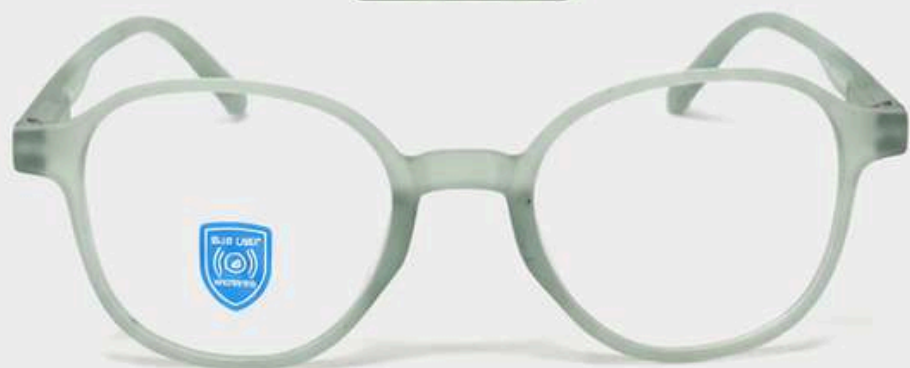

## CLEAR VISION. EVERYDAY STYLE.

Sleek frame. Superior comfort.  
Blue light protection for  
your digital lifestyle.

LIGHTWEIGHT

CLEAR VISION

BLUE LIGHT  
PROTECTION

ALL DAY  
COMFORT

MODEL

6006

SIZE

49-21-138

FRONT VIEW

SIDE ANGLE

LIGHTWEIGHT

CLEAR VISION

BLUE LIGHT  
PROTECTION

ALL DAY COMFORT